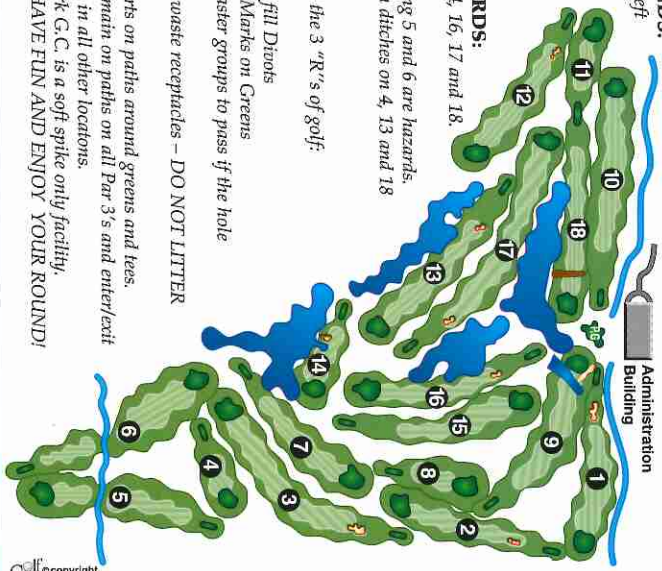

USGA RULES GOVERN ALL PLAY
LOCAL RULES:

Yardage Markers In Fairway Measured To Center Of Green:
 Yellow: 250 Blue: 200 White: 150 Red: 100

OUT OF BOUNDS:

White stakes left of 1 and 6.
 White stakes right of 10, 11 and 12.
 Fence on 1, 2, 3 and 5.

WATER HAZARDS:

On 7, 9, 13, 14, 16, 17 and 18.

DITCH

Ditches crossing 5 and 6 are hazards.
 Free drop from ditches on 4, 13 and 18 are free drops.

COURTESIES:

1. Please observe the 3 "R's" of golf:
 - Rake Traps
 - Replace and fill Divots
 - Repair Ball Marks on Greens
2. Please allow faster groups to pass if the hole ahead is open.
3. Please use the waste receptacles – **DO NOT LITTER** the course.
4. Please keep carts on paths around greens and tees.
5. Carts are to remain on paths on all Par 3's and enter/exit fairway at 90° in all other locations.
6. Chennault Park G.C. is a soft spike only facility.
7. Most of all... **HAVE FUN AND ENJOY YOUR ROUND!**

© copyright Golf Pac (828) 299-7576 • All Rights Reserved

www.louisianacarts.com

318-398-9770

611 North 19th St.
 Monroe, LA 71201

Golf Skor, LLC
 21 Oak Hollow Drive
 Asheville, NC 28805
 (828) 299-7576

FREE FULL COLOR SCORECARDS AND/OR TEE SIGNS
 • We sell the ads • We pay shipping
 • We will enhance your photos to the highest quality