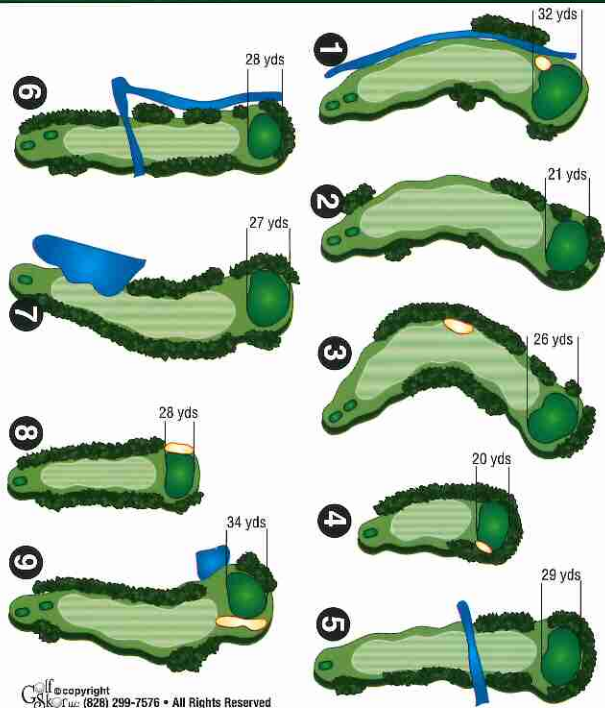

www.pcrepairdr.com

OFFICE OR HOME service@pcrepairdr.com

Networking • Email & Web Hosting
343-0005
 cell 267-6813

Legend: Depth of greens measured in yards.

© copyright Golf Pac (828) 299-7576 • All Rights Reserved

USGA RULES GOVERN ALL PLAY
LOCAL RULES:

Yardage Markers In Fairway Measured To Center Of Green:
 Yellow: 250 Blue: 200 White: 150 Red: 100

OUT OF BOUNDS:

White stakes left of 1 and 6.
 White stakes right of 10, 11 and 12.
 Fence on 1, 2, 3 and 5.

WATER HAZARDS:

On 7, 9, 13, 14, 16, 17 and 18.

DITCH

Ditches crossing 5 and 6 are hazards.
 Free drop from ditches on 4, 13 and 18 are free drops.

COURTESIES:

1. Please observe the 3 "R's" of golf:
 - Rake Traps
 - Replace and fill Divots
 - Repair Ball Marks on Greens
2. Please allow faster groups to pass if the hole ahead is open.
3. Please use the waste receptacles – **DO NOT LITTER** the course.
4. Please keep carts on paths around greens and tees.
5. Carts are to remain on paths on all Par 3's and enter/exit fairway at 90° in all other locations.
6. Chennault Park G.C. is a soft spike only facility.
7. Most of all... **HAVE FUN AND ENJOY YOUR ROUND!**