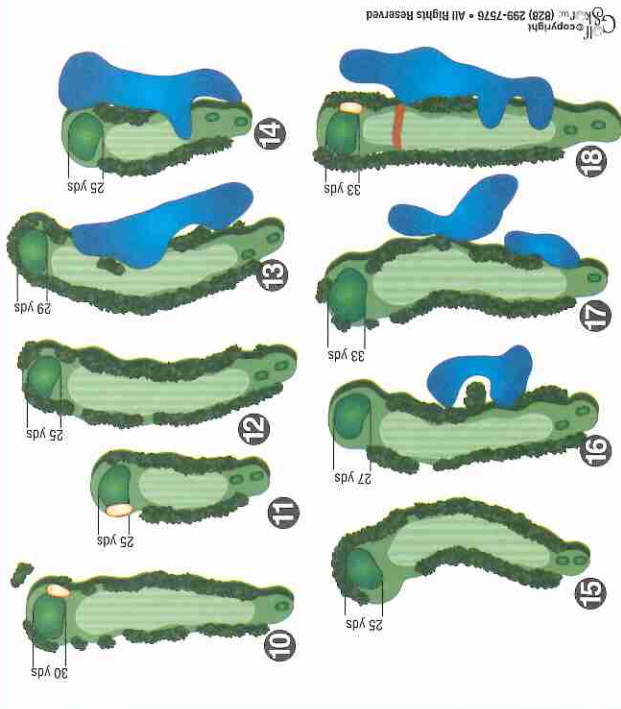

1	2	3	4	5	6	7	8	9	Out
410	384	525	185	410	505	402	205	401	3427	
384	374	515	170	380	460	370	190	385	3228	
365	360	495	156	365	440	355	176	369	3081	
320	300	441	146	330	395	342	166	317	2757	
8	12	2	18	6	4	14	16	10	10	
14	12	2	18	6	4	14	16	10	10	

PLAYER	10	11	12	13	14	15	16	17	18	In	Tot
	5	3	4	4	3	4	4	5	4	36	72
	537	220	426	441	205	426	400	624	462	3741	7168
	511	208	407	425	195	408	381	605	444	3584	6812
	494	155	387	380	183	389	363	570	401	3322	6403
	479	150	336	330	132	334	301	502	370	2934	5691
	5	3	15	9	7	17	11	9	13	1	3
	15	9	7	17	11	17	11	9	13	1	5